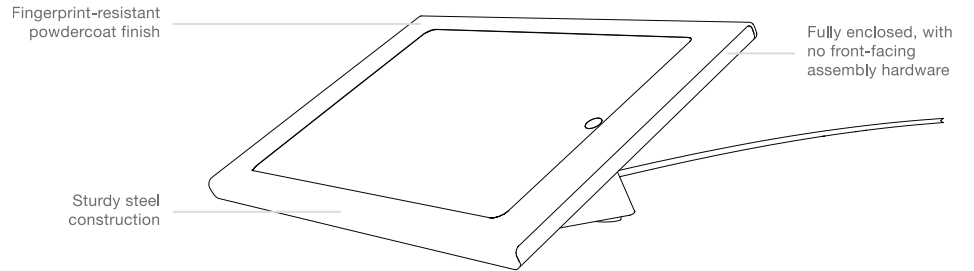

ZOOM ROOMS CONSOLE

H523, H525

for iPad

Features