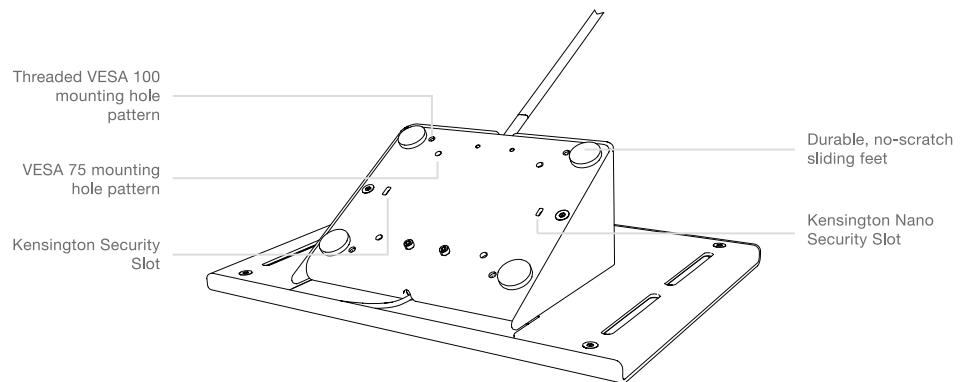

Heckler AV

ZOOM ROOMS CONSOLE

for iPad

H523, H525

 Conferencing

Secure iPad Console for Video Conferencing Control

Designed in collaboration with the Zoom team specifically to control Zoom Rooms, this striking hardware enables you to use iPad - the best device for Zoom Rooms control - without compromise. Sleek looks, commercial-grade construction, beautiful finish, theft resistance, and optional PoE power with MFi-Certified Gigabit Ethernet networking combine to produce an object you'd be proud to place between your CEO and your biggest client.

ZOOM ROOMS CONSOLE

H523, H525

for iPad

Features

ZOOM ROOMS CONSOLE

H523, H525

for iPad

Dimensions

ZOOM ROOMS CONSOLE

H523, H525

for iPad

	H523		H525	
Specifications	Price	\$199	Price	\$339
	Height	4.3 inches	Height	4.3 inches
	Width	11.3 inches	Width	11.3 inches
	Depth	7 inches	Depth	7 inches
	Weight	5.1 pounds	Weight	5.1 pounds
	Viewing Angle	30 degrees	Viewing Angle	30 degrees
	Warranty	2 years	Warranty	2 years

In the Box	Zoom Rooms Console VESA mounting hardware Cord anchor Assembly tool	Zoom Rooms Console Gigabit Ethernet + PoE Adapter with Lightning Cable Flat, nylon-braided CAT7 cable VESA mounting hardware Cord anchor
-------------------	--	---