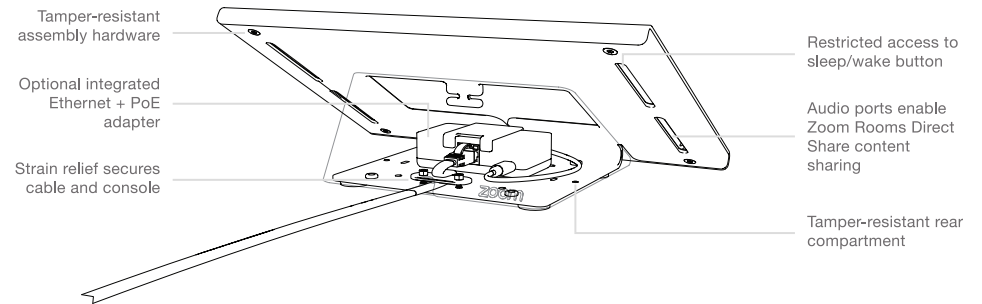

Heckler AV

ZOOM ROOMS CONSOLE

for iPad

H523, H525

 Conferencing

Secure iPad Console for Video Conferencing Control

Designed in collaboration with the Zoom team specifically to control Zoom Rooms, this striking hardware enables you to use iPad - the best device for Zoom Rooms control - without compromise. Sleek looks, commercial-grade construction, beautiful finish, theft resistance, and optional PoE power with MFi-Certified Gigabit Ethernet networking combine to produce an object you'd be proud to place between your CEO and your biggest client.

ZOOM ROOMS CONSOLE

H523, H525

for iPad

Features

ZOOM ROOMS CONSOLE

H523, H525

for iPad

Dimensions

ZOOM ROOMS CONSOLE

H523, H525

for iPad

	H523		H525	
Specifications	Price	\$199	Price	\$339
	Height	4.3 inches	Height	4.3 inches
	Width	11.3 inches	Width	11.3 inches
	Depth	7 inches	Depth	7 inches
	Weight	5.1 pounds	Weight	5.1 pounds
	Viewing Angle	30 degrees	Viewing Angle	30 degrees
	Warranty	2 years	Warranty	2 years

In the Box	Zoom Rooms Console VESA mounting hardware Cord anchor Assembly tool	Zoom Rooms Console Gigabit Ethernet + PoE Adapter with Lightning Cable Flat, nylon-braided CAT7 cable VESA mounting hardware Cord anchor
-------------------	--	---