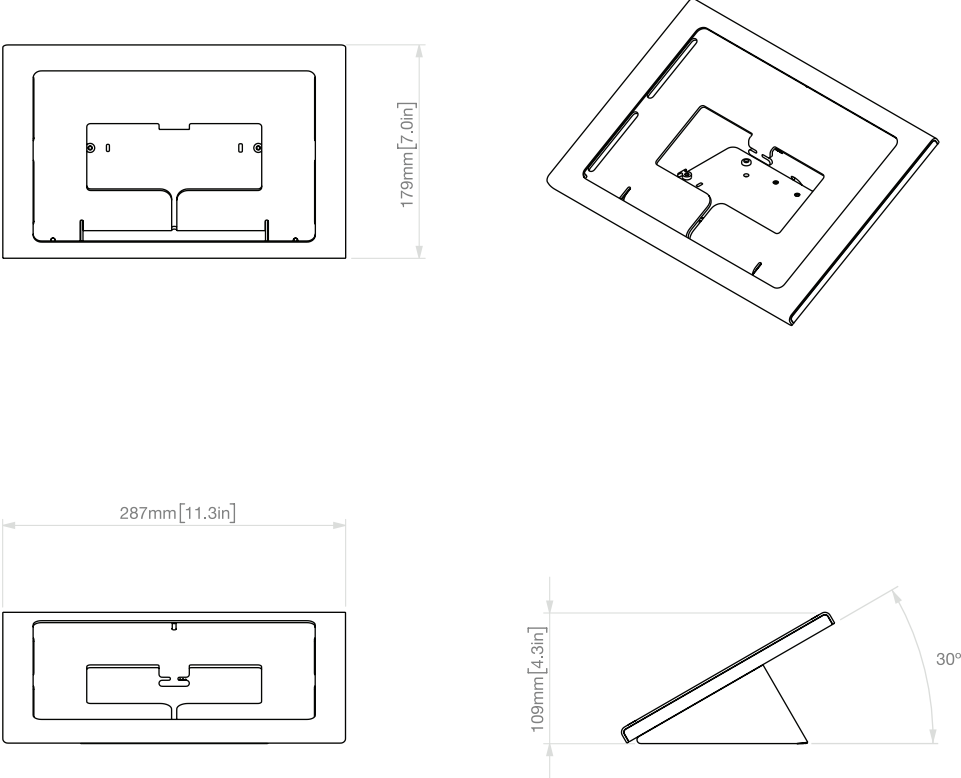

ZOOM ROOMS CONSOLE

H523, H525

for iPad

Features

ZOOM ROOMS CONSOLE

H523, H525

for iPad

Dimensions

ZOOM ROOMS CONSOLE

H523, H525

for iPad

	H523		H525	
Specifications	Price	\$199	Price	\$339
	Height	4.3 inches	Height	4.3 inches
	Width	11.3 inches	Width	11.3 inches
	Depth	7 inches	Depth	7 inches
	Weight	5.1 pounds	Weight	5.1 pounds
	Viewing Angle	30 degrees	Viewing Angle	30 degrees
	Warranty	2 years	Warranty	2 years